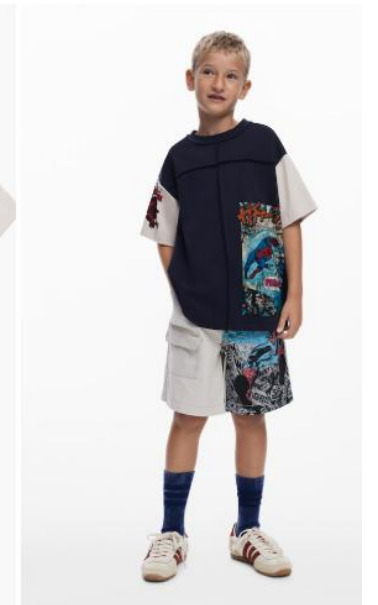

An aerial photograph of a mountainous landscape covered in snow. A winding road or path is visible, cutting through the terrain. The scene is captured from a high angle, showing the intricate patterns of the snow and the dark lines of the road.

Desigual.

**"WE LOVE TO BE BOLD"
SS26 COLLECTION**

"BOY"

SKU : 26SBTK01

- Color : 1001
- Price : ¥ 7,182
(RRP ¥ 7,900)
- Drop : 1
- Size : 3/4,5/6,7/8,9/10, 11/12,13/14
- Material : 100% COTTON

SKU : 26SBTK07

- Color : 4064
- Price : ¥ 6,273
(RRP ¥ 6,900)
- Drop : 1
- Size : 3/4,5/6,7/8,9/10, 11/12,13/14
- Material : 100% COTTON

SKU : 26SBTK04

- Color : 5001
- Price : ¥ 8,091
(RRP ¥ 8,900)
- Drop : 1
- Size : 3/4,5/6,7/8,9/10, 11/12,13/14
- Material : 100% COTTON

SKU : 26SBTK02

- Color : 5001
- Price : ¥ 6,273
(RRP ¥ 6,900)
- Drop : 1
- Size : 3/4,5/6,7/8,9/10, 11/12,13/14
- Material : 100% COTTON

SKU : 26SBTK03

- Color : 5016
- Price : ¥ 6,273
(RRP ¥ 6,900)
- Drop : 1
- Size : 3/4,5/6,7/8,9/10, 11/12,13/14
- Material : 100% COTTON