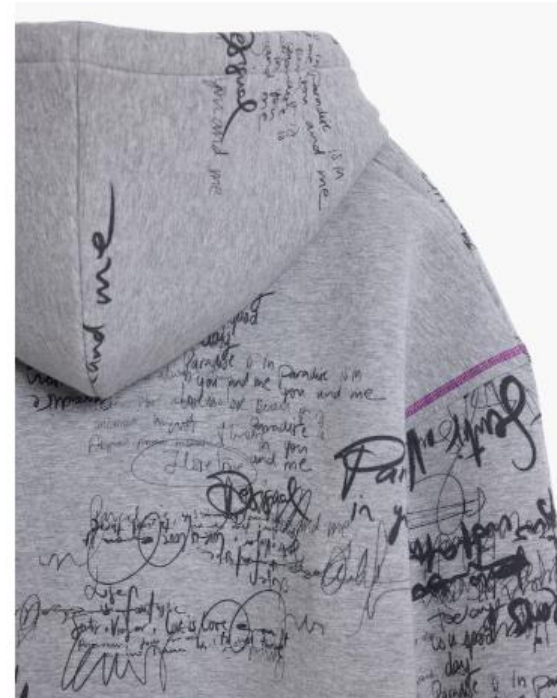

SKU : 26SMCW20

- Color : 3049
- Price : ¥ 24,455
(RRP ¥ 26,900)
- Drop : 3
- Size : S - XL
- Material : 2% VISCOSE
43% POLYESTER
55% COTTON

SKU : 26SMSK01

- Color : 2003
- Price : ¥ 19,909
(RRP ¥ 21,900)
- Drop : 0
- Size : S - XL
- Material : 5% ELASTANE
10% POLYESTER
85% COTTON